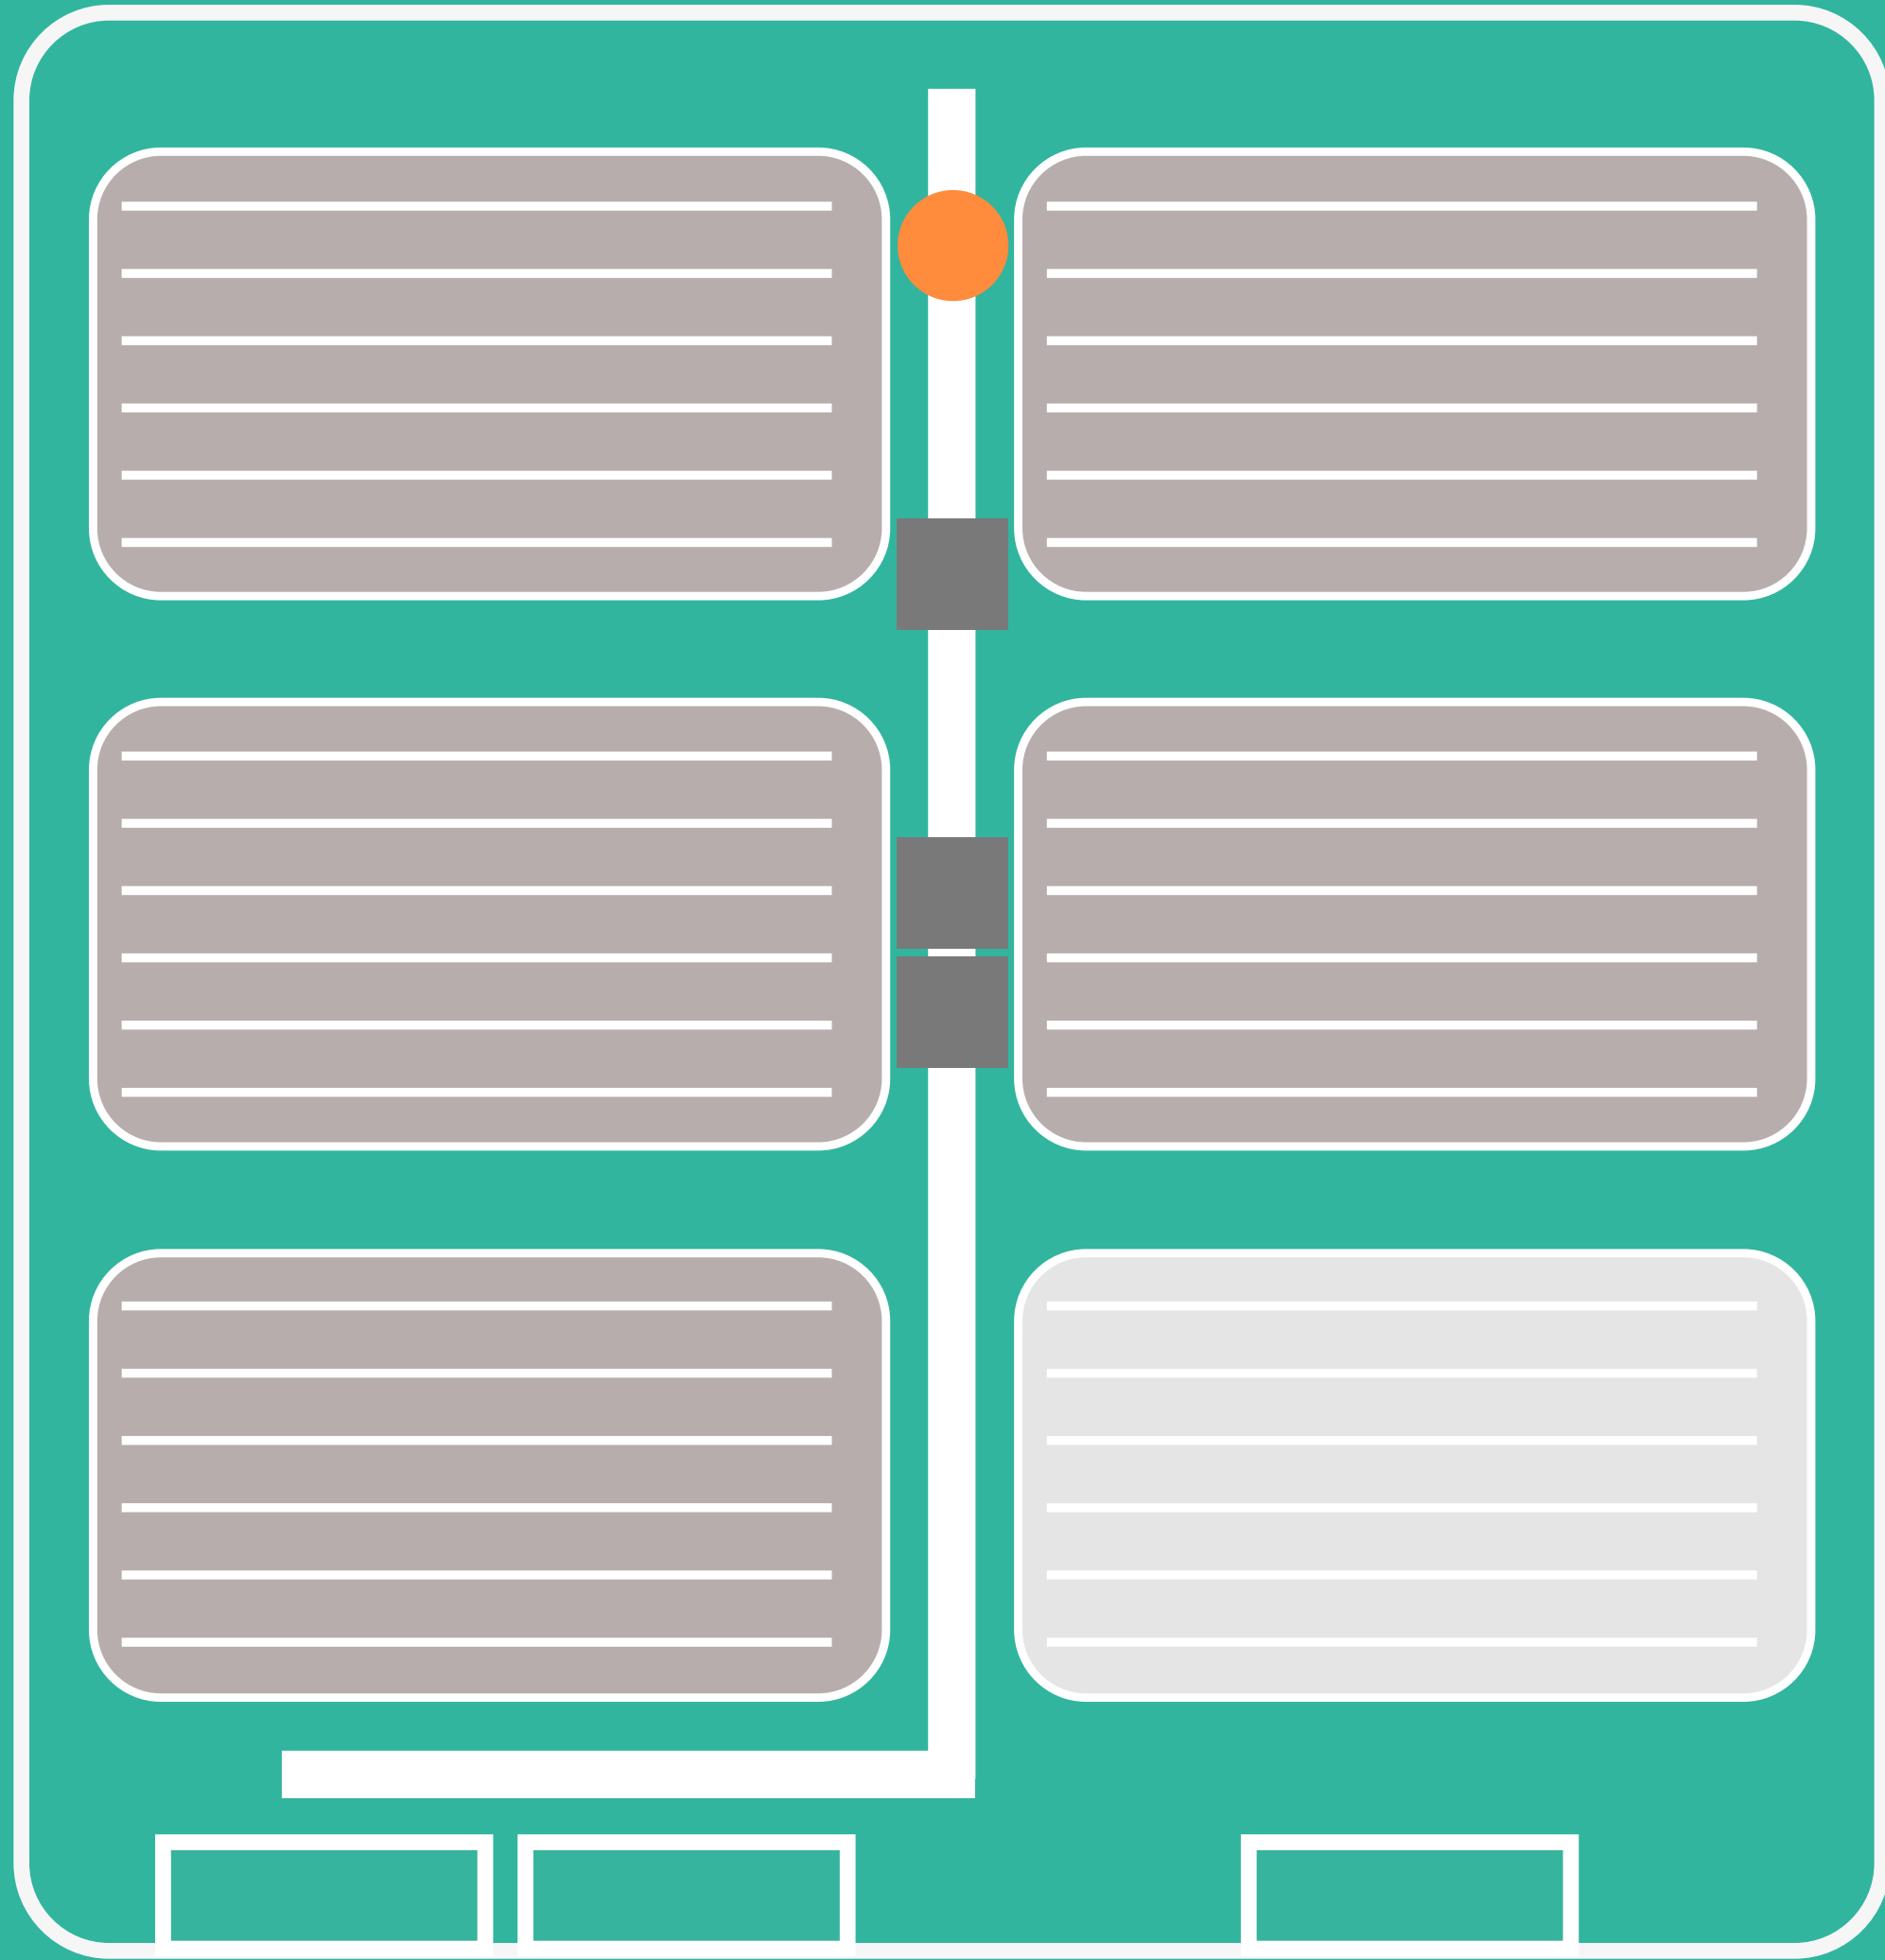

PICKMAN

Bianca Koch | Dominik Fink | Mario Rieker | Jannick Lenz | Iuliia Patrusheva | Jonathan Günz | Olusanmi Hundegan

PICK UP

RETURN

PICK UP

Scan your QR- Code:

RETURN

pick up

deposit return

Lenze

PICK UP

RETURN

• refill

• deposit return

personal & individual mix of food,
sorted for your requirements

local & fresh ingredients,
provided by local farmers