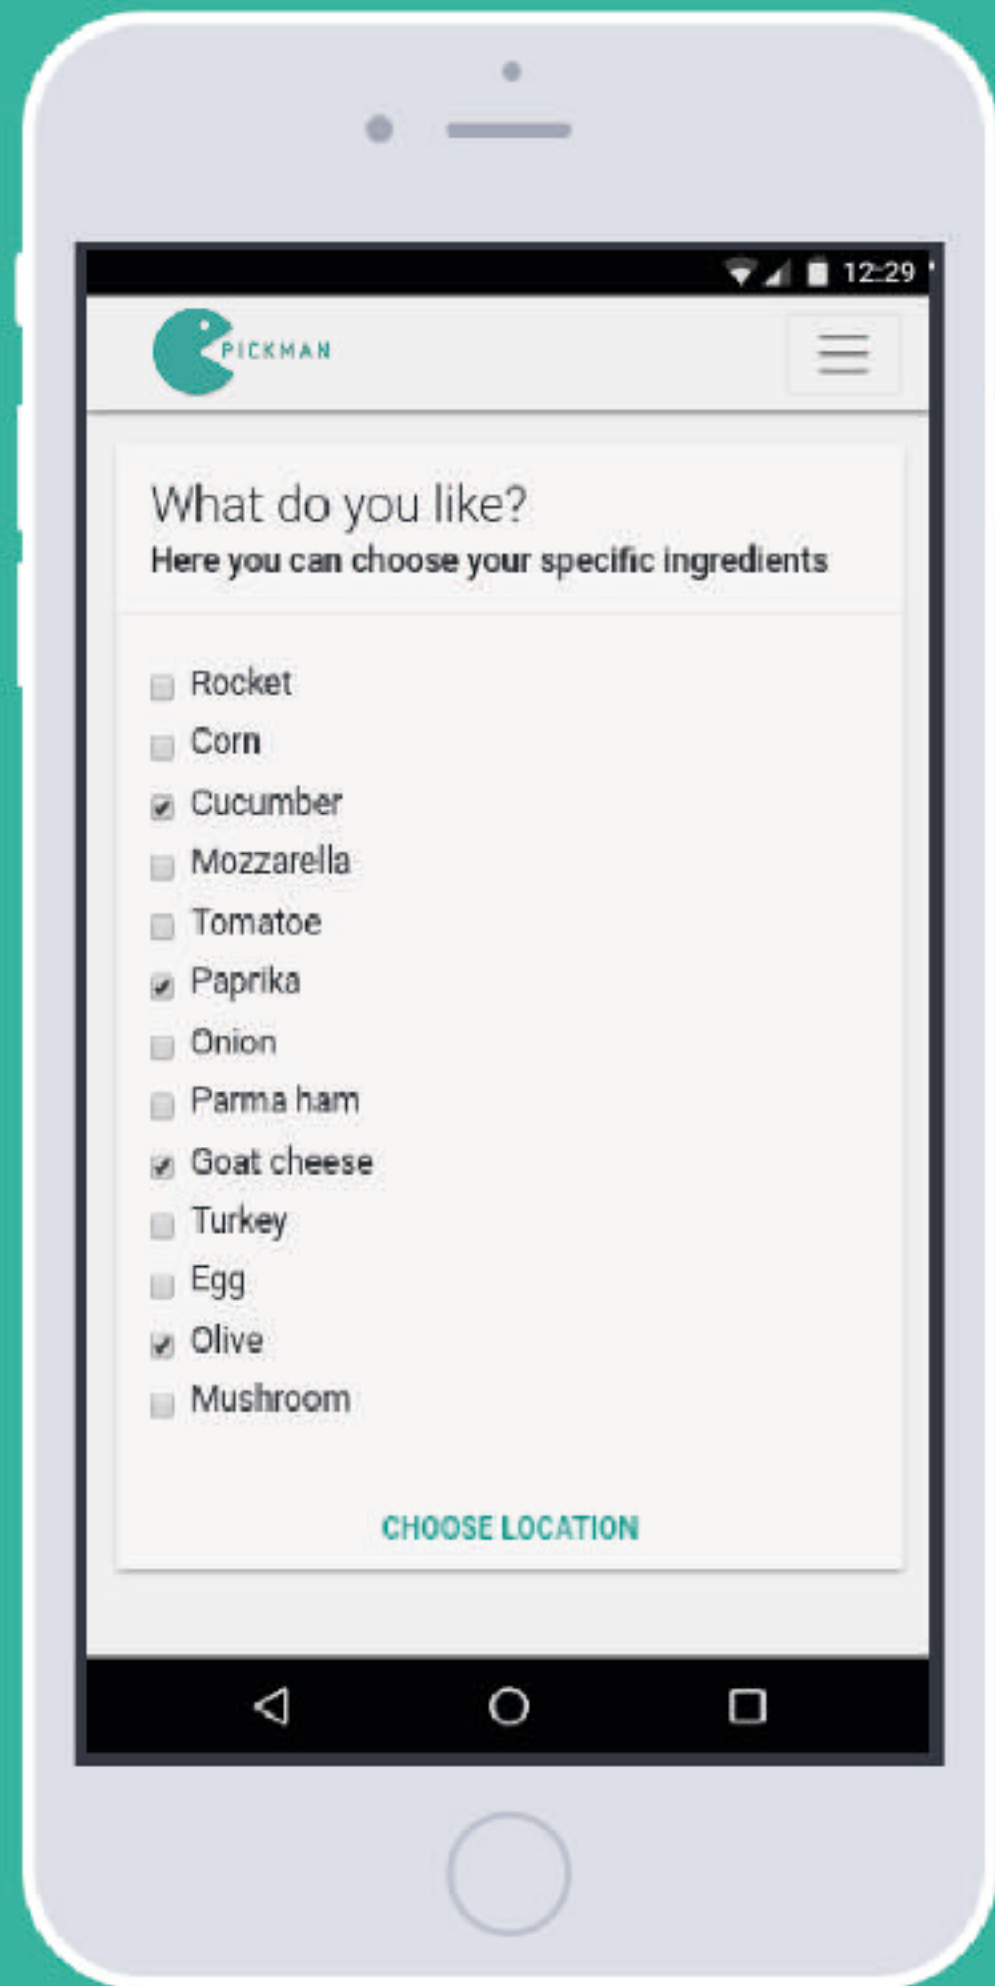

PICKMAN

Bianca Koch | Dominik Fink | Mario Rieker | Jannick Lenz | Iuliia Patrusheva | Jonathan Günz | Olusanmi Hundegan

PICK UP

RETURN

PICK UP

Scan your QR- Code:

RETURN

pick up