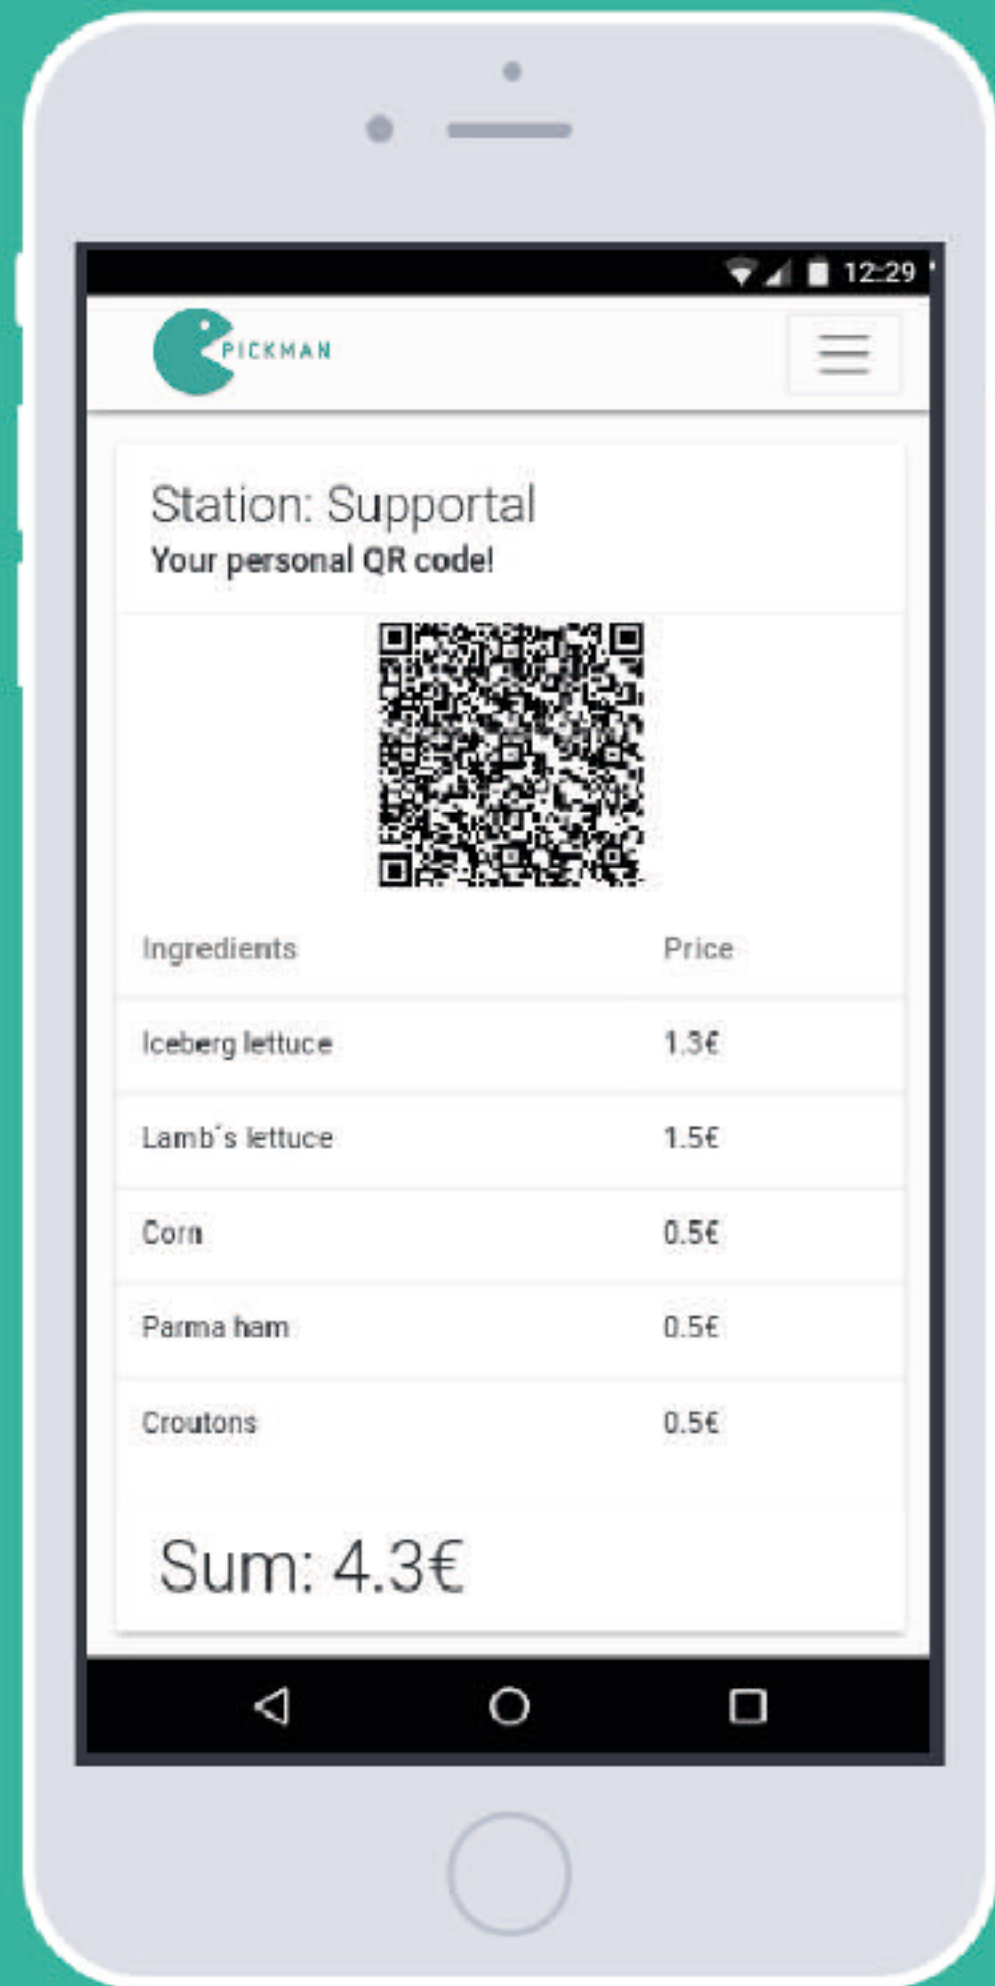

PICKMAN

Bianca Koch | Dominik Fink | Mario Rieker | Jannick Lenz | Iuliia Patrusheva | Jonathan Günz | Olusanmi Hundegan

PICK UP

RETURN

PICK UP

Scan your QR- Code:

RETURN

pick up