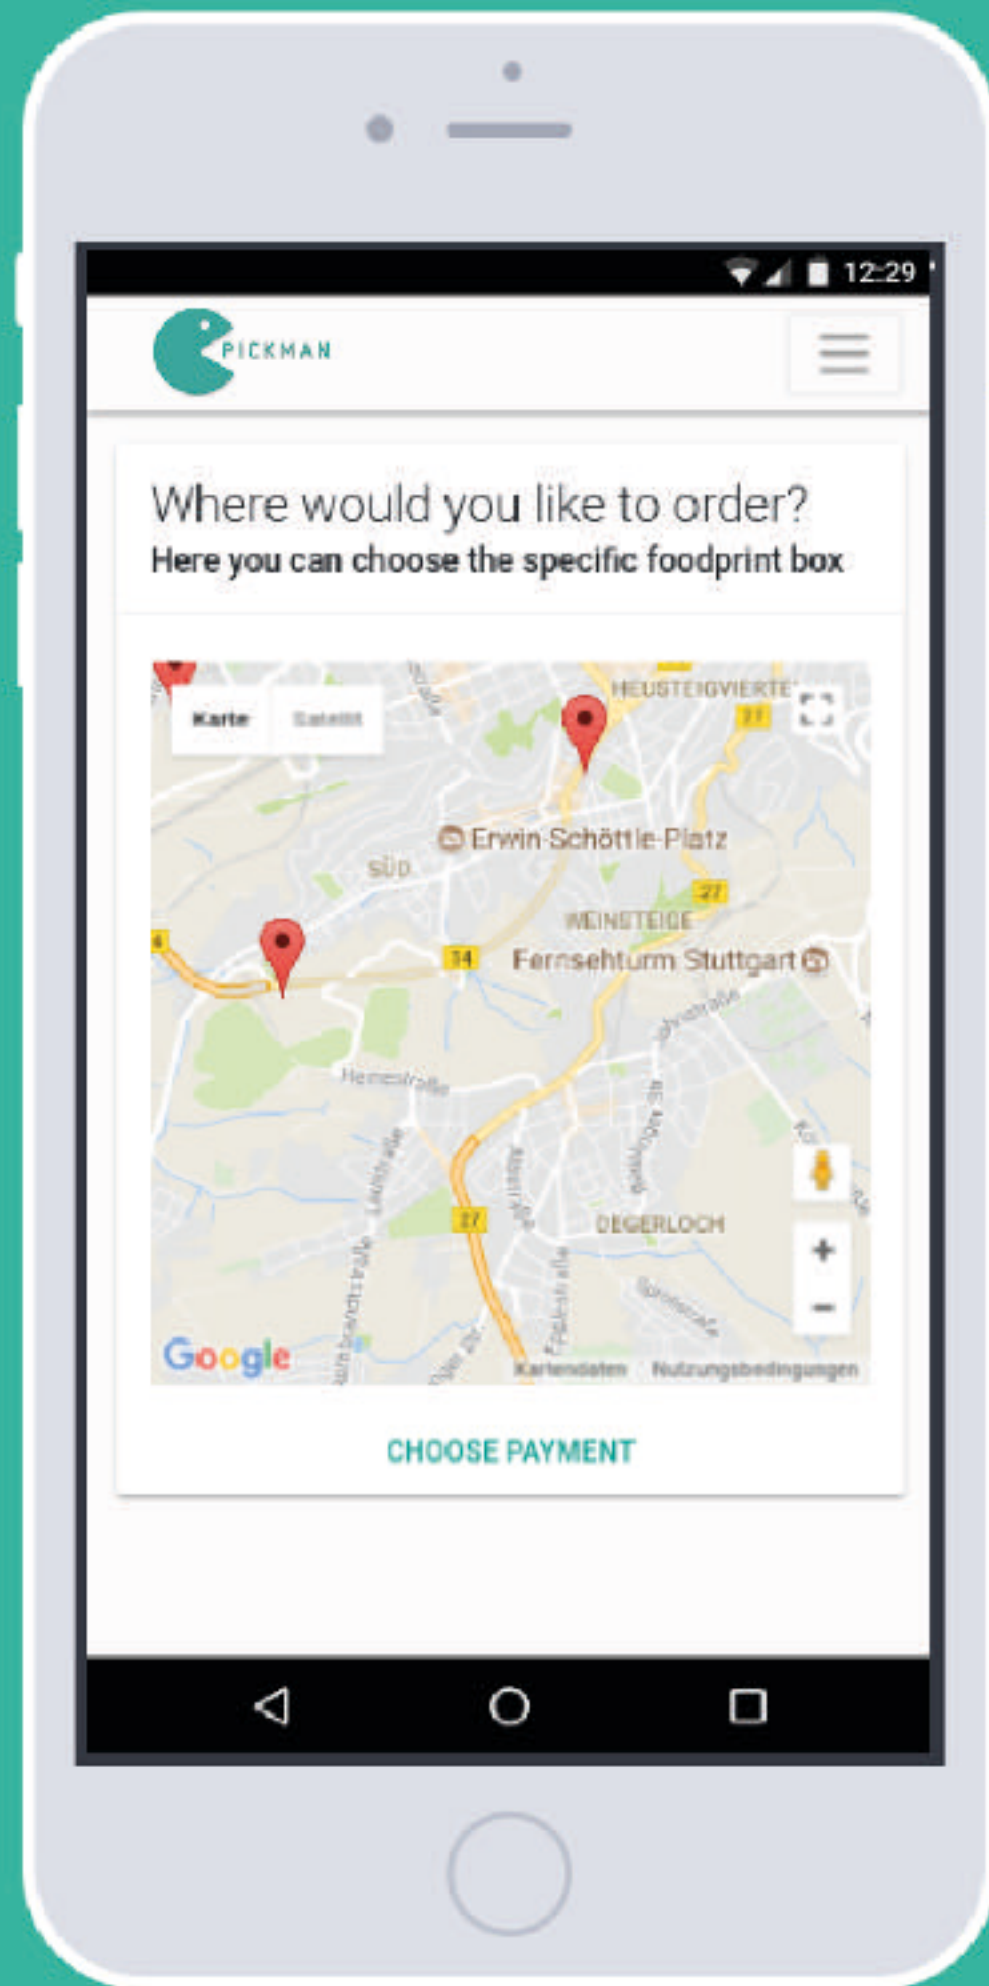

PICKMAN

Bianca Koch | Dominik Fink | Mario Rieker | Jannick Lenz | Iuliia Patrusheva | Jonathan Günz | Olusanmi Hundegan

PICK UP

RETURN

PICK UP

Scan your QR- Code:

RETURN

pick up